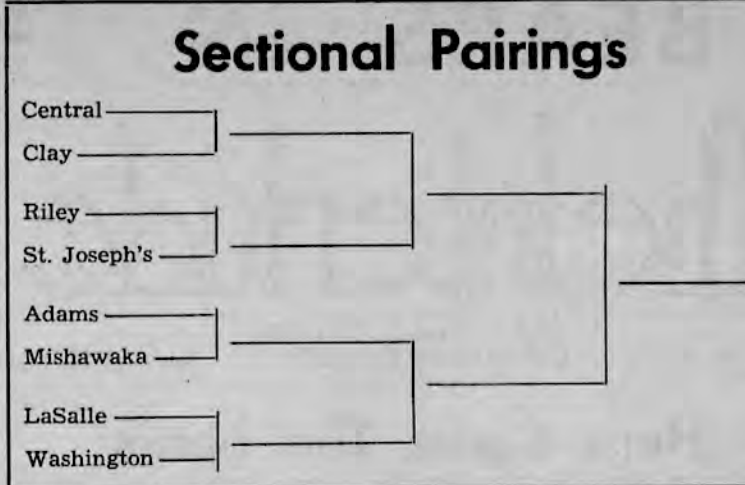

Miss Matthews
Homeroom 301
Mrs. Gill
Cheerleaders
St. Joe Indians
Bob Donewald
Larry DeFreeuw
Ron Cholaj
Pokey Blake
BMA
Ann Mady
String Bean
Shelia Warren
Yogi
Triple Toes
Sandra Harvey
Homer
Pat Webb
Sweet Lina Lou
Toni Sue
Toni Harvey
Eyes
Pete Womer
David Myers
David Womer
Shirley Womer
Clyde Womer
Odell Newburn
Sharon Newburn
Signora Newburn

Ronny M.
John F. FitzHenry
Dick & Debbie Roberts
Ronn and Gwen
Ernestine & D. W.
Denise and H. W.
George Miller, Pips,
Gladys Knight
Fred Myers
Mr. Clements
Andrew Herron
Bob and Linda
Jane and Vic
Darlin and Bruce
Julie Hotop
Keane Harvey
The Stupid Kid
William D. Cosby
Martha M. Cosby
Carol S. Cosby
Bill "Bing" Cosby
Eyes
Pete Womer
Pam Womer
David Womer
Shirley Womer
Clyde Womer
Odell Newburn
Sharon Newburn
Signora Newburn

Jessie Newburn
Capt. Street Drag
Mr. and Mrs. J. A.
Coughlin
McKeever
Idget
Jeffrey Miller
Carl E. Ellison
Peter Happer
Enid Happer
Mark Happer
Mr. and Mrs. R. T.
Ferrell
John Ferrell
Dr. and Mrs. Rick
Ferrell
Gene
Mrs. Teah
Peg Foulks
Ken Foulks
Ann Yeaman
Will Yeaman
Ann Korb
Mrs. Stuban
Mrs. Beghtel
Mrs. Moon
Mrs. Baillie
Easy Rider
Cyndee and Skip
Mrs. Clements

Frosh Lead Honor Roll

The freshmen beat out the seniors in this grading period's honor roll, with 24 students to the seniors' 23. Twenty-one juniors also made the list, as did 19 sophomores. Two eighth-graders and three seventh-graders were able to make it.

Seniors on the honor roll included Steve Behling, Stella Curl, Ann Dorman, Judy Driver, Bruce Filipek, Deborah Frame, Vickie Gacki, and James Garges. Also, Lela Ginder, Debby Hammarlund, Sally Hintz, Julie Hotop, Julie Imler, Rosa Lacopa, and Debby Mack. Concluding the list of seniors are Art Moore, Fred Myers, Patty Porter, John E. Robison, Rosemary Swank, Wendy Walker, Sheryl White, and Mary Zielinski.

Among the juniors on the list were Thomas Ades, Daniel Altman, Mark Anderson, Dick Bjoraas, Daniel Brewer, Denese Carter, Suzanne Cichos, Lesley Fiedler, and James Funston. Also, Jonathan Haber, Jonathan Harris, Alice Herron, Jacqueline Hires, Jacqueline Janowiak, and Beverly Kagel. Gill Krouse, Eileen Leathermann, Marlene Nagel, Linda Robison, Nancy Truex, and Charles Vaughn complete the juniors.

Sophomores, low scorers in the senior high, included Janice Blacharski, Vivian Burgess, Ronald Cholaj, Mark Davis, Deborah Freshley, Jill Gaska, and Linda Gerecz. Also, Heinz Hoyen, Diane Lane, Gail Manning, Ricardo Pedevilla, Mae Francis Polk, David Potts, and Debora Ross. Finishing up the list for the sophomores are Garland Smith, Deborah Spradlin,

Lillian Stephens, Alan Sylvester, and Mary Weyant.

Freshman class members who made the honor roll include Erika Ainlay, Debra Bass, Boris Feldman, John Free, Judy Freshley, Lela Gooden, James Gramza, Jonathan Grey, Christopher Haber, and Patricia Harris. Also, Kenneth H. Shawna Hockman, Steven L. Claudia Miller, Shirley Moore, Reginald Morris, James Myers, Thu Nguyen. Rounding out the frosh list are Gregory Schoen, Swank, Kate Sylvester, Vickie Truex, and Julia Weyant.

In the Junior High were Loretta Johnson Paulette Santa, Leticia Cano, Willia Newman, and Cassie Steart.

Bear Basketball

Regular season has come and gone and it really wasn't too bad; The B-Team's record was 18 & 4, One o' the best Central ever had.

The varsity's record was 15 & 6, And we're proud of all they've done

To make this last year of Central High

A great and memorable one.

Sectional time has now arrived And the Bears will show all the rest

That we can't be beat and won't be beat, That Central is the BEST!

We'll need you there behind the team

To cheer and shout out loud That we're the Champs, the Sectional Champs, We're BEARS, and that means PROUD!!!!!!!!!!!!!!!!!!!!

— Coach Jackson

NEWS BRIEFS

The Student Council is sponsoring the Student-Teacher Basketball Game at some time after the sectionals. Any senior boy who has not lettered in varsity basketball is eligible to play.